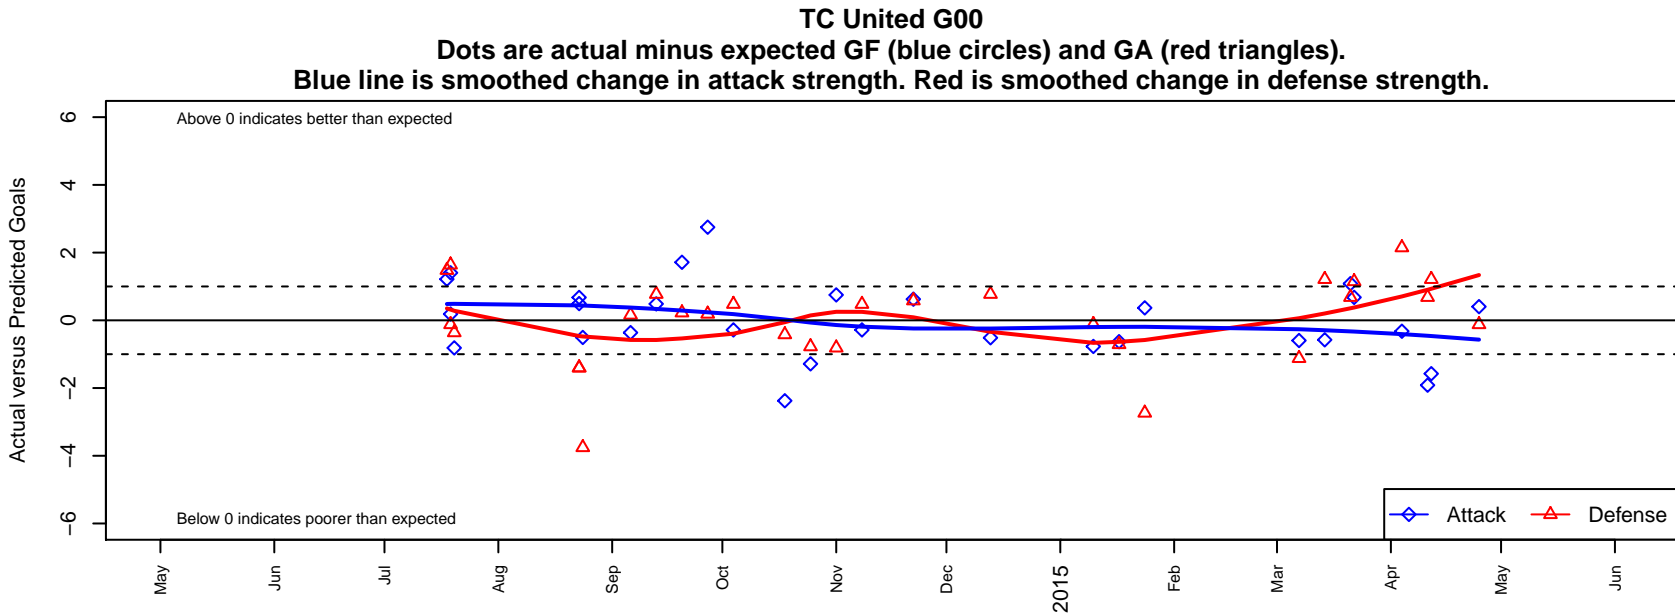

TC United G00

Thurston County United
 Lacey, WA
 G00 total strength=880
 attack=1.63 defense=1.07
 fall league = DIII G14D1
 spr league = Spr PSPL Copa U14
 notes= Chrstensen 2013; Hakes 2014

alt names used:
 TC United GU14 – Hakes
 TC United GU14–Hakes
 TC United GU14
 TC United GU14 Hakes
 TC United G'00 – Hakes

Venues played:
 2014 KITG GU14 Red
 2014 Island Cup GU14
 2014 DIII G14D1
 2014 Founders Cup G00
 2014 Spr PSPL Copa U14

**attack and defense variance (black dot)
relative to other teams
and top 10 in region**