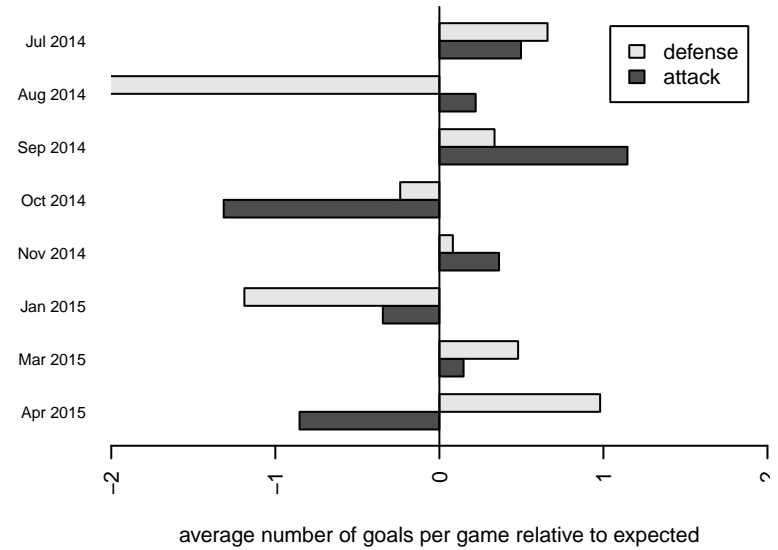

Performance relative to 13 month average