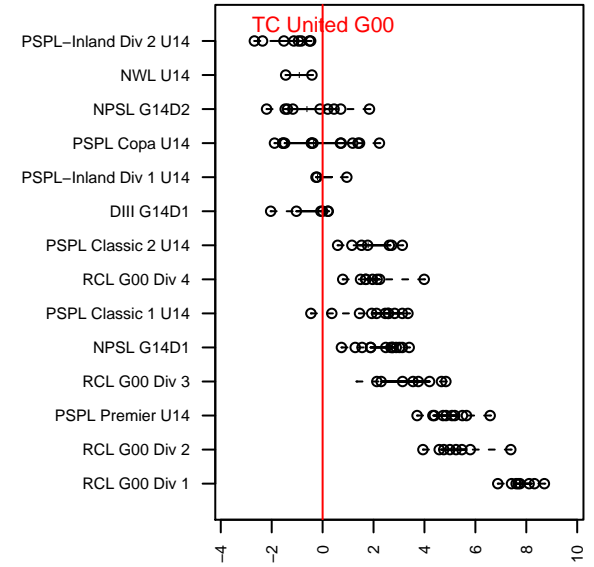

**attack and defense rating
relative to others at age
and all opponents in last 13 months**