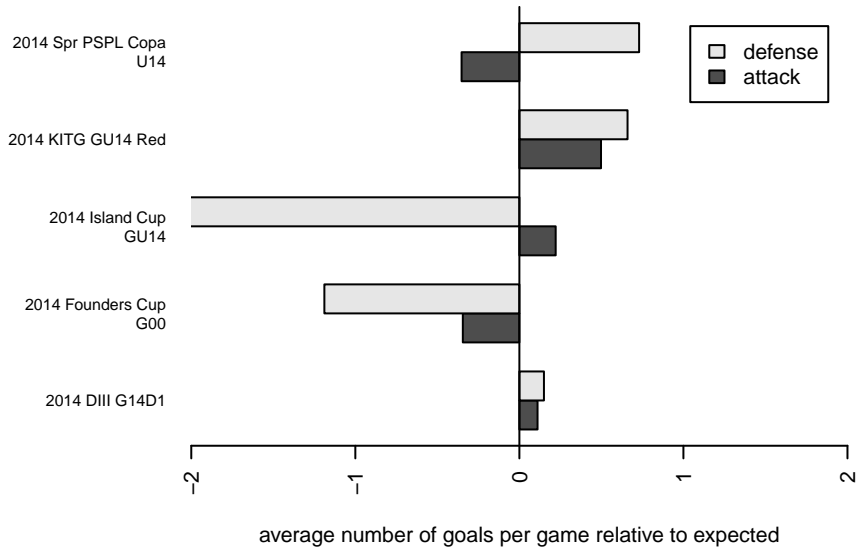

Performance relative to 13 month average